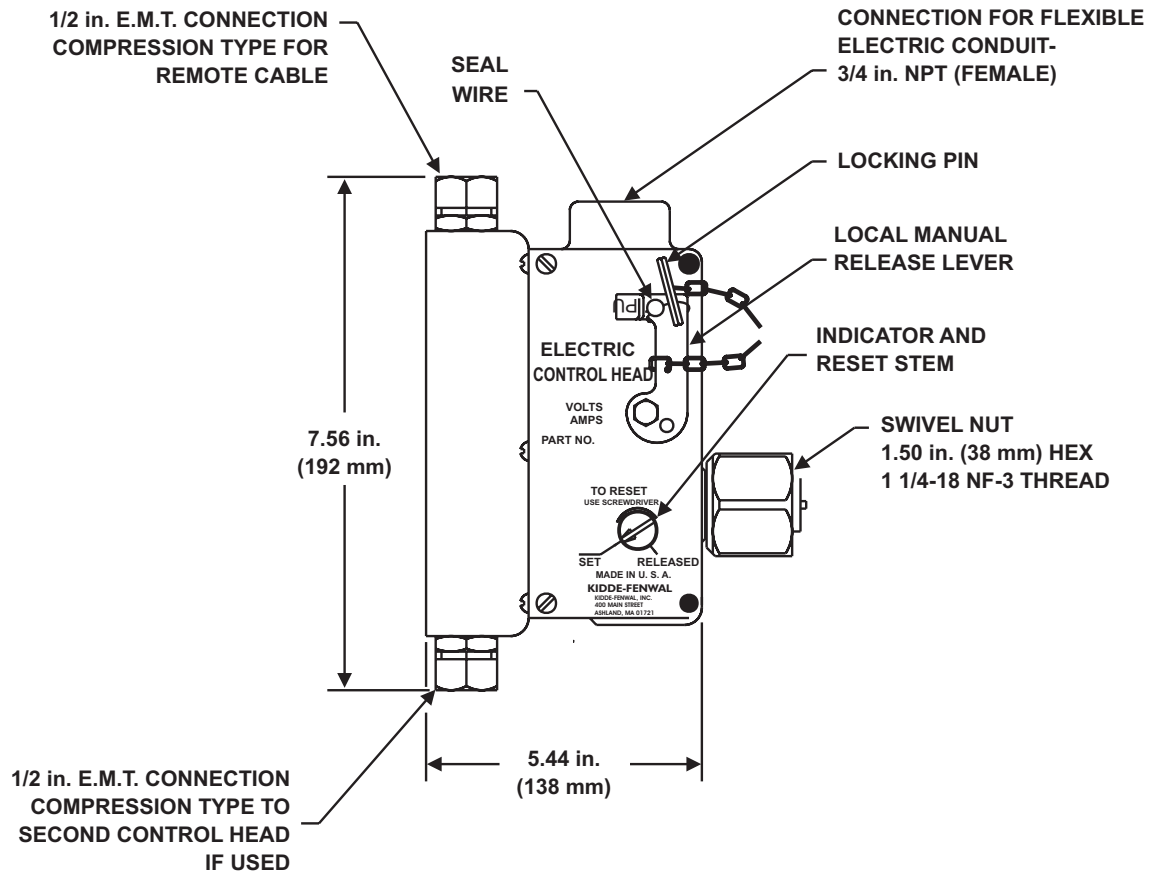

# FE-13 Component Description

## Electric and Cable Operated Control Head

A UTC Fire & Security Company

Effective: April 2007  
K-96-6020

Part Number	Control Head	
	Voltage	Amps
895630	24 Vdc	2.0 Momentary
895628	125 Vdc	0.3 Momentary
895627	115 Vac	1.0 Momentary